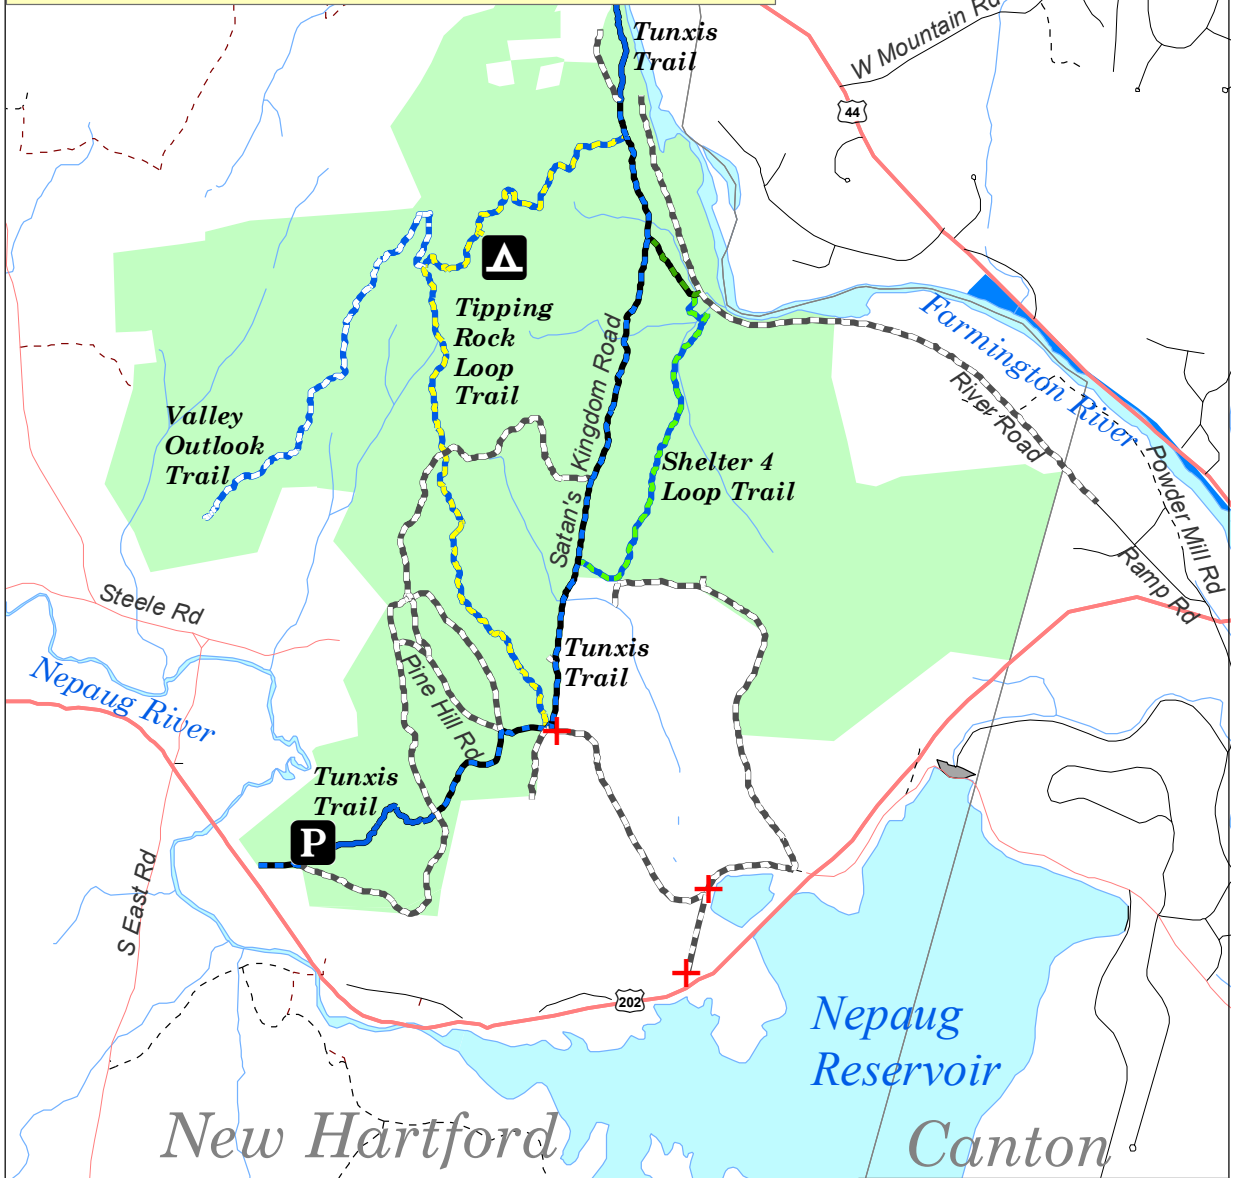

Nepaug State Forest

Backpack Camping Area

0 0.125 0.25 0.5 0.75 1 Miles

Explanation	
Forest Roads	
	Gravel Road
	Gravel Road (Blue - Tunxis Trail)
	Gravel Road (Blue/Green - Shelter 4 Loop)
Trails	
	Blue - Tunxis Trail
	Blue/Green - Shelter 4 Loop
	Blue/Yellow - Tipping Rock Loop
	Blue/White - Valley Outlook Trail
	Campsite N 41° 50' 43.1" W 72° 57' 46.1"
	Parking Area
	Gate
	Nepaug State Forest

Map Date
December 10, 2008